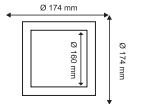

12W PANEL SMD LED ARMATÜR KARE