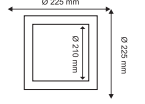

18W PANEL SMD LED ARMATÜR KARE