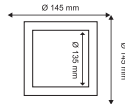

9W PANEL SMD LED ARMATÜR KARE