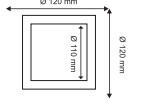

6W PANEL SMD LED ARMATÜR KARE